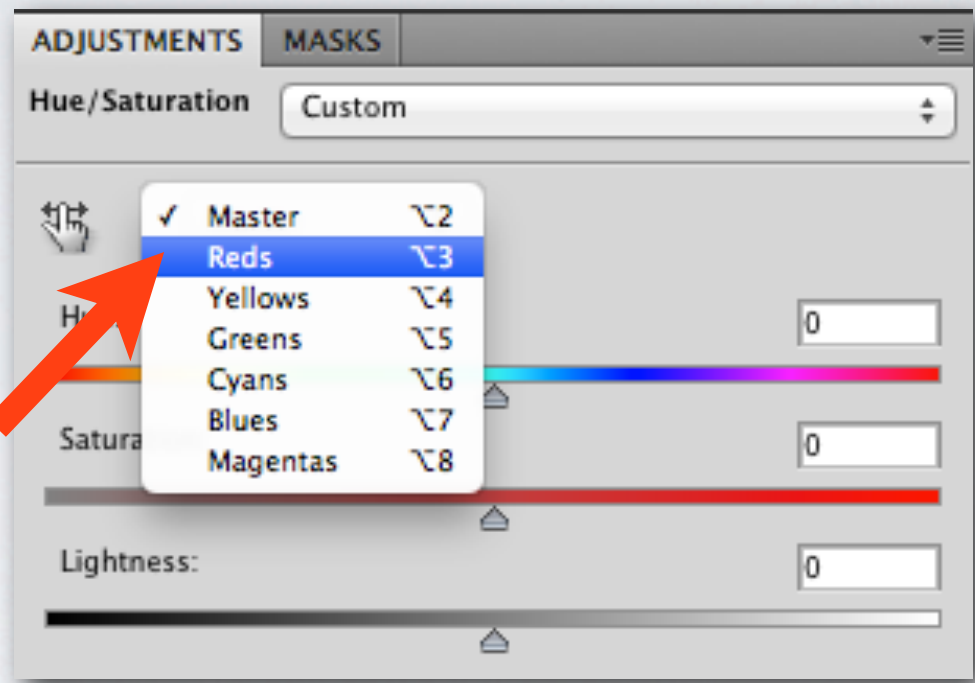

DESATURATED

Original

Hue/Saturation
Adjustment
Layer

Drag the
Saturation
slider left for
each color

Try leaving one
color saturated

DESATURATE

DESATURATE

Original

Not finished...

Adjust colors individually in all three tones

Color Balance Adjustment Layer

COLOR BALANCE

DESATURATED & COLOR BALANCED