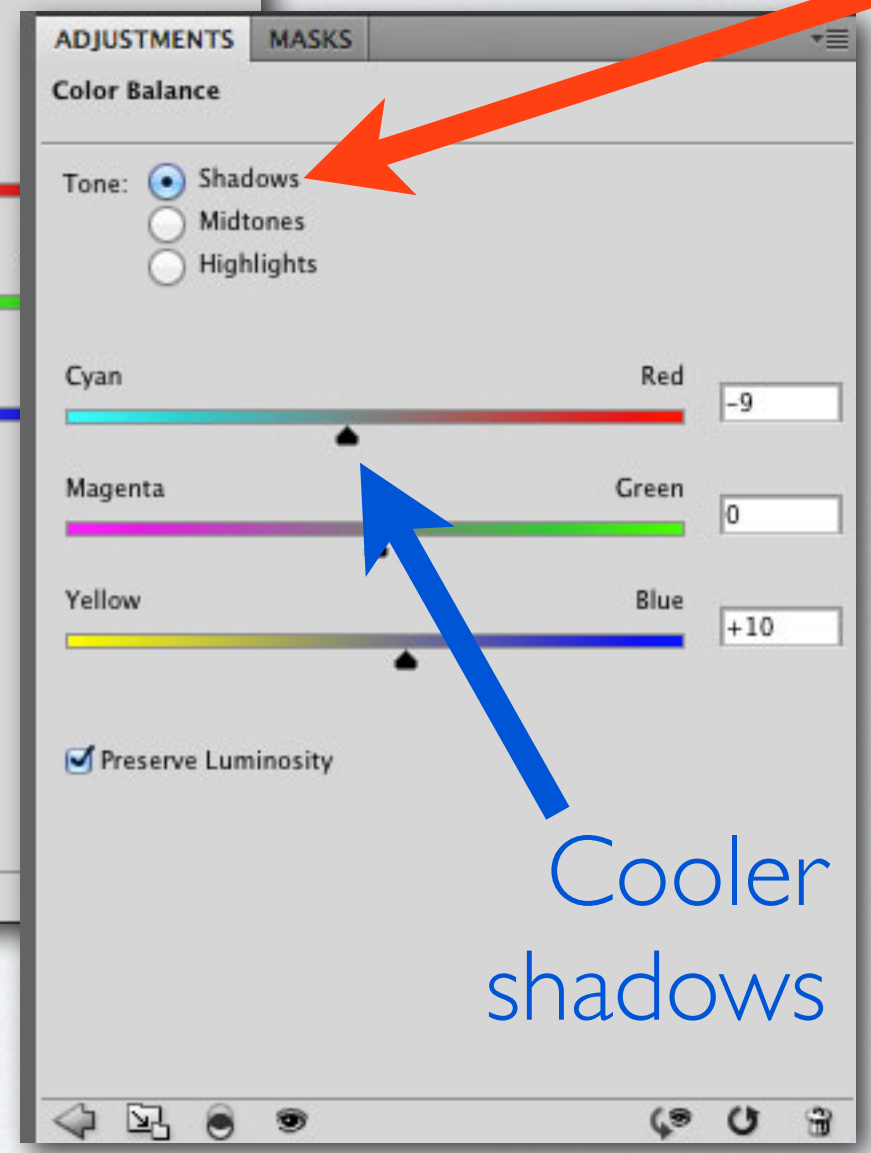

DESATURATED

Original

Hue/Saturation
Adjustment
Layer

Drag the
Saturation
slider left for
each color

Try leaving one
color saturated

DESATURATE

DESATURATE

Original

Not finished...

Adjust colors individually in all three tones

Color Balance Adjustment Layer

COLOR BALANCE

DESATURATED & COLOR BALANCED