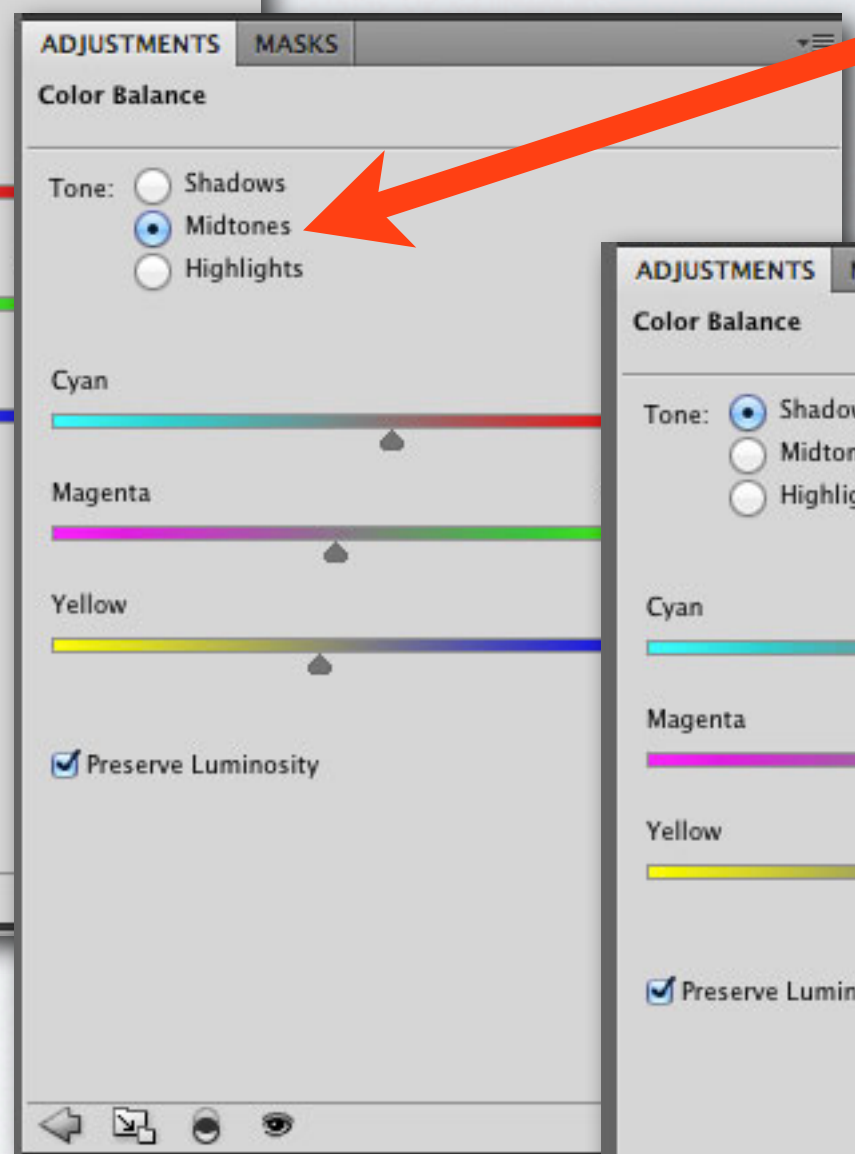

DESATURATED

Original

Hue/Saturation
Adjustment
Layer

Drag the
Saturation
slider left for
each color

Try leaving one
color saturated

DESATURATE

DESATURATE

Original

Not finished...

Adjust colors individually in all three tones

Color Balance Adjustment Layer

COLOR BALANCE

DESATURATED & COLOR BALANCED