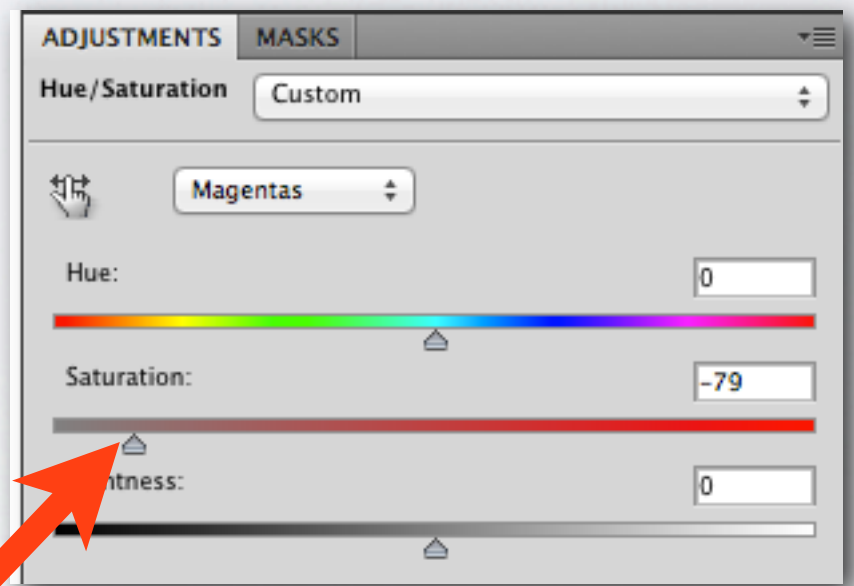

DESATURATED

Original

Hue/Saturation
Adjustment
Layer

Drag the
Saturation
slider left for
each color

Try leaving one
color saturated

DESATURATE

DESATURATE

Original

Not finished...

Adjust colors individually in all three tones

Color Balance Adjustment Layer

COLOR BALANCE

DESATURATED & COLOR BALANCED