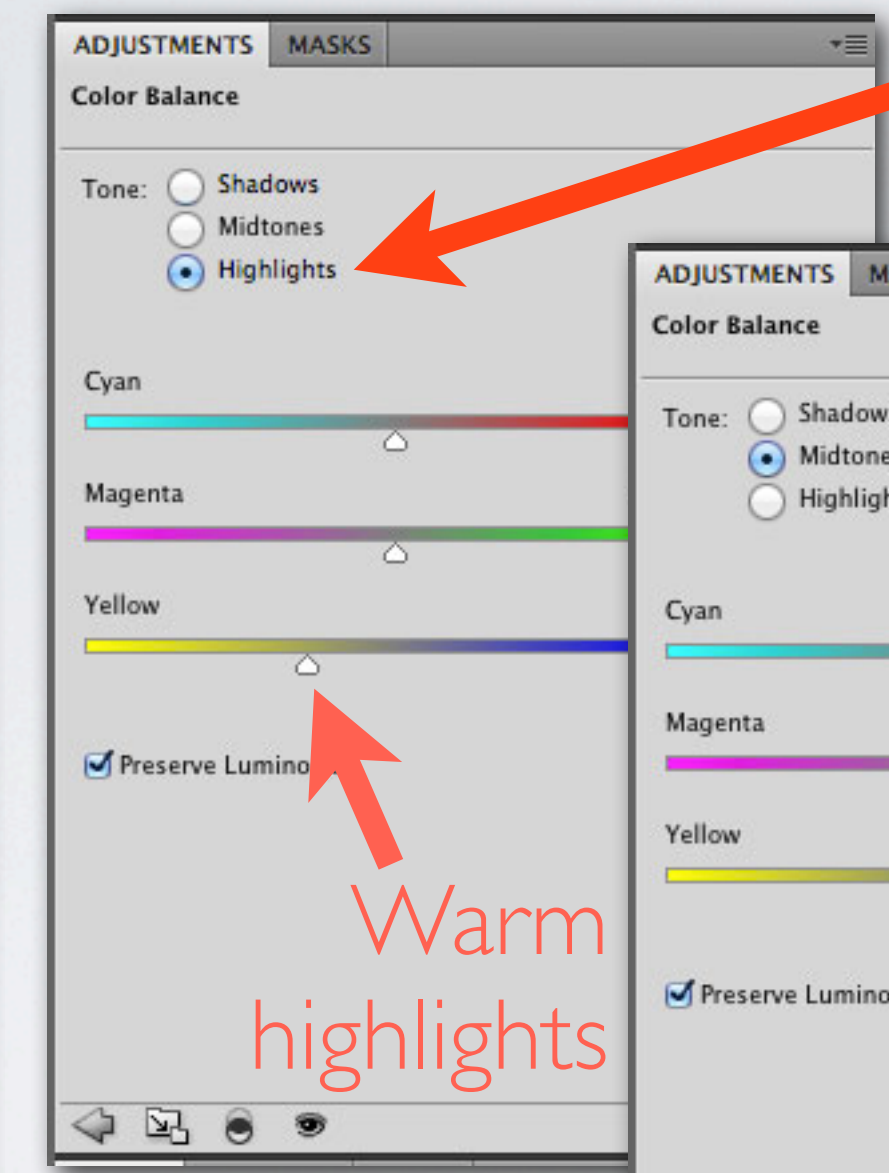

DESATURATED

Original

Hue/Saturation
Adjustment
Layer

Drag the
Saturation
slider left for
each color

Try leaving one
color saturated

DESATURATE

DESATURATE

Original

Not finished...

Adjust colors individually in all three tones

Color Balance Adjustment Layer

COLOR BALANCE

DESATURATED & COLOR BALANCED